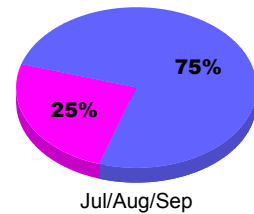

Gender Comparison 2010-2011