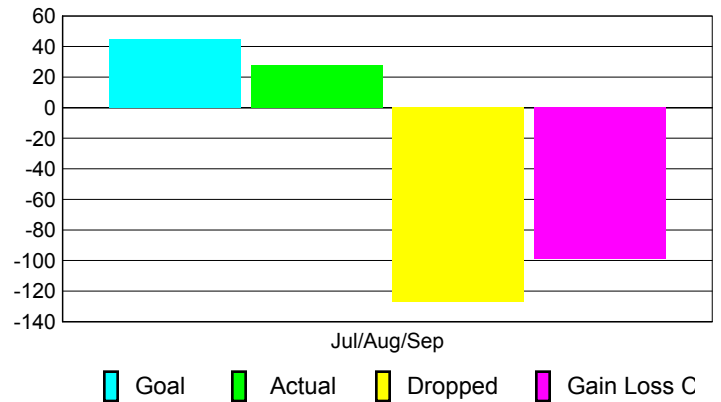

### YTD Status Quo Clubs 2010-2011

Status Quo Clubs Compared to Status Quo Members

## MEMBERSHIP

**Membership Results**  
2010-2011

**Membership**  
2009-2010

Month	Net Memb Goal	Actual New Memb	Actual Dropped Memb	Gain/Loss of Memb	Gain/Loss of Memb
Jul/Aug/Sep	45	28	-127	-99	-93
<b>Totals</b>	<b>45</b>	<b>28</b>	<b>-127</b>	<b>-99</b>	<b>-93</b>

### Membership Results 2010-2011

Goal, New, Dropped, Gain/Loss

### Comparison of Membership Gain/Loss

Current Year Compared to the Previous Year