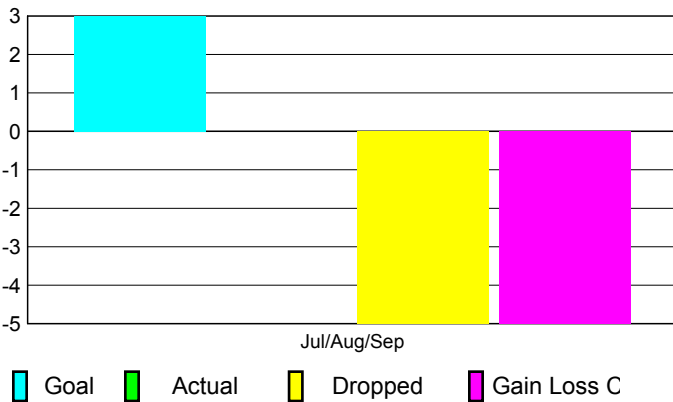

## CLUBS

**Club Results**  
2010-2011

**Clubs**  
2009-2010

Month	New Club Goal	Actual New Clubs	Actual Dropped Clubs	Gain/Loss of Clubs	Gain/Loss of Clubs
Jul/Aug/Sep	3	0	-5	-5	-6
<b>Totals</b>	<b>3</b>	<b>0</b>	<b>-5</b>	<b>-5</b>	<b>-6</b>

### Club Results 2010-2011

Goal, New, Dropped, Gain/Loss

### Comparison of Club Gain/Loss

Current Year Compared to the Previous Year